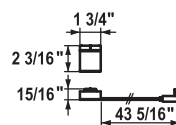

KWC ONO touch light PRO

KWC-No.

Finish

Z.536.638.000

chrome

plug power supply

Accessories

Accessories

KWC ONO touch light PRO wireless operating unit, with charging station

- rechargeable battery life 3-4 months
- Delivery includes:
  - Plug power supply 100-240 V / operating voltage 6.75 V / cable length 43 5/16"